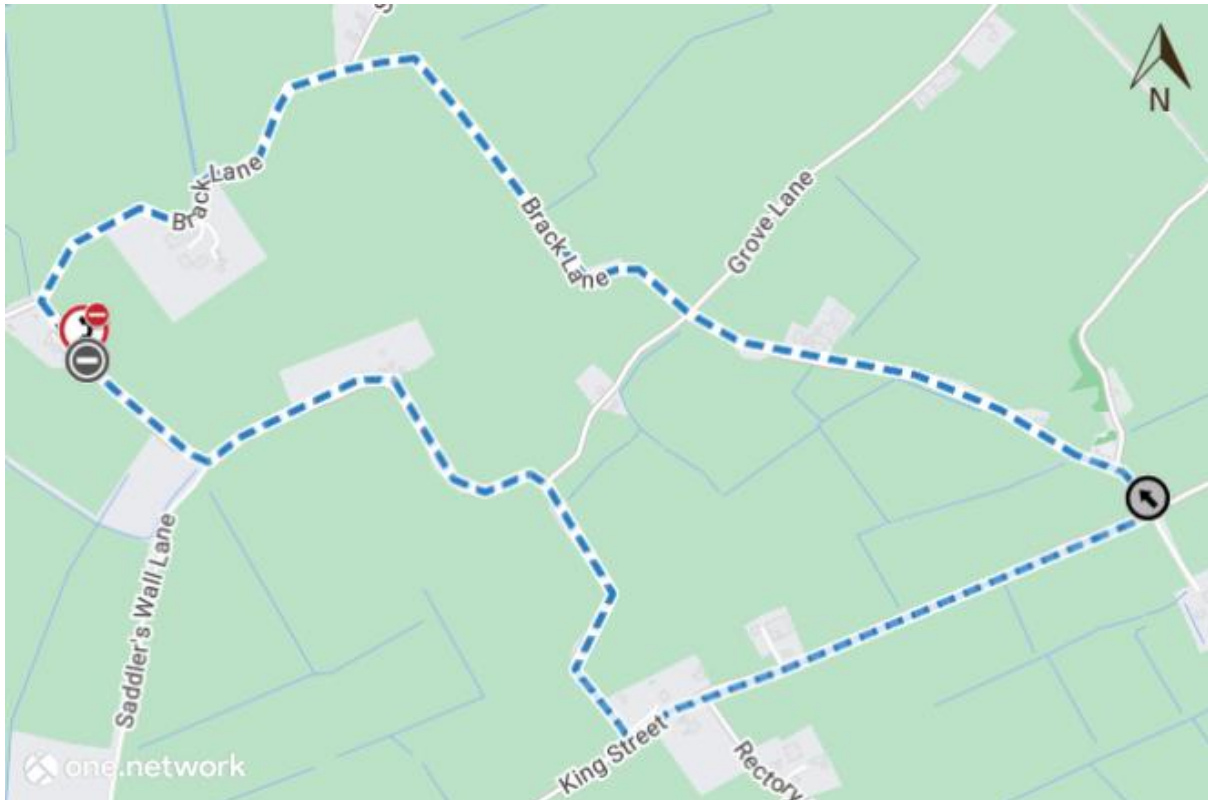

Imagery © 2023 [MapTiler](#) | Imagery © 2023 [Hexagon](#) | © [MapTiler](#) © [OpenStreetMap contributors](#)

This bulletin contains public information and can be forwarded to any other road users who may be affected. Every care is taken to ensure the accuracy of the information, but no liability can be accepted for any changes or errors.

Road names are taken from the National Street Gazetteer, which can be viewed on [one.network](#), with alternative names given where known.

For details of roadworks, please see [One.Network](#)

Regards,

Streetworks East Team

03000 418181 (9am - 5pm)

03000 419191 (5pm - 9am)